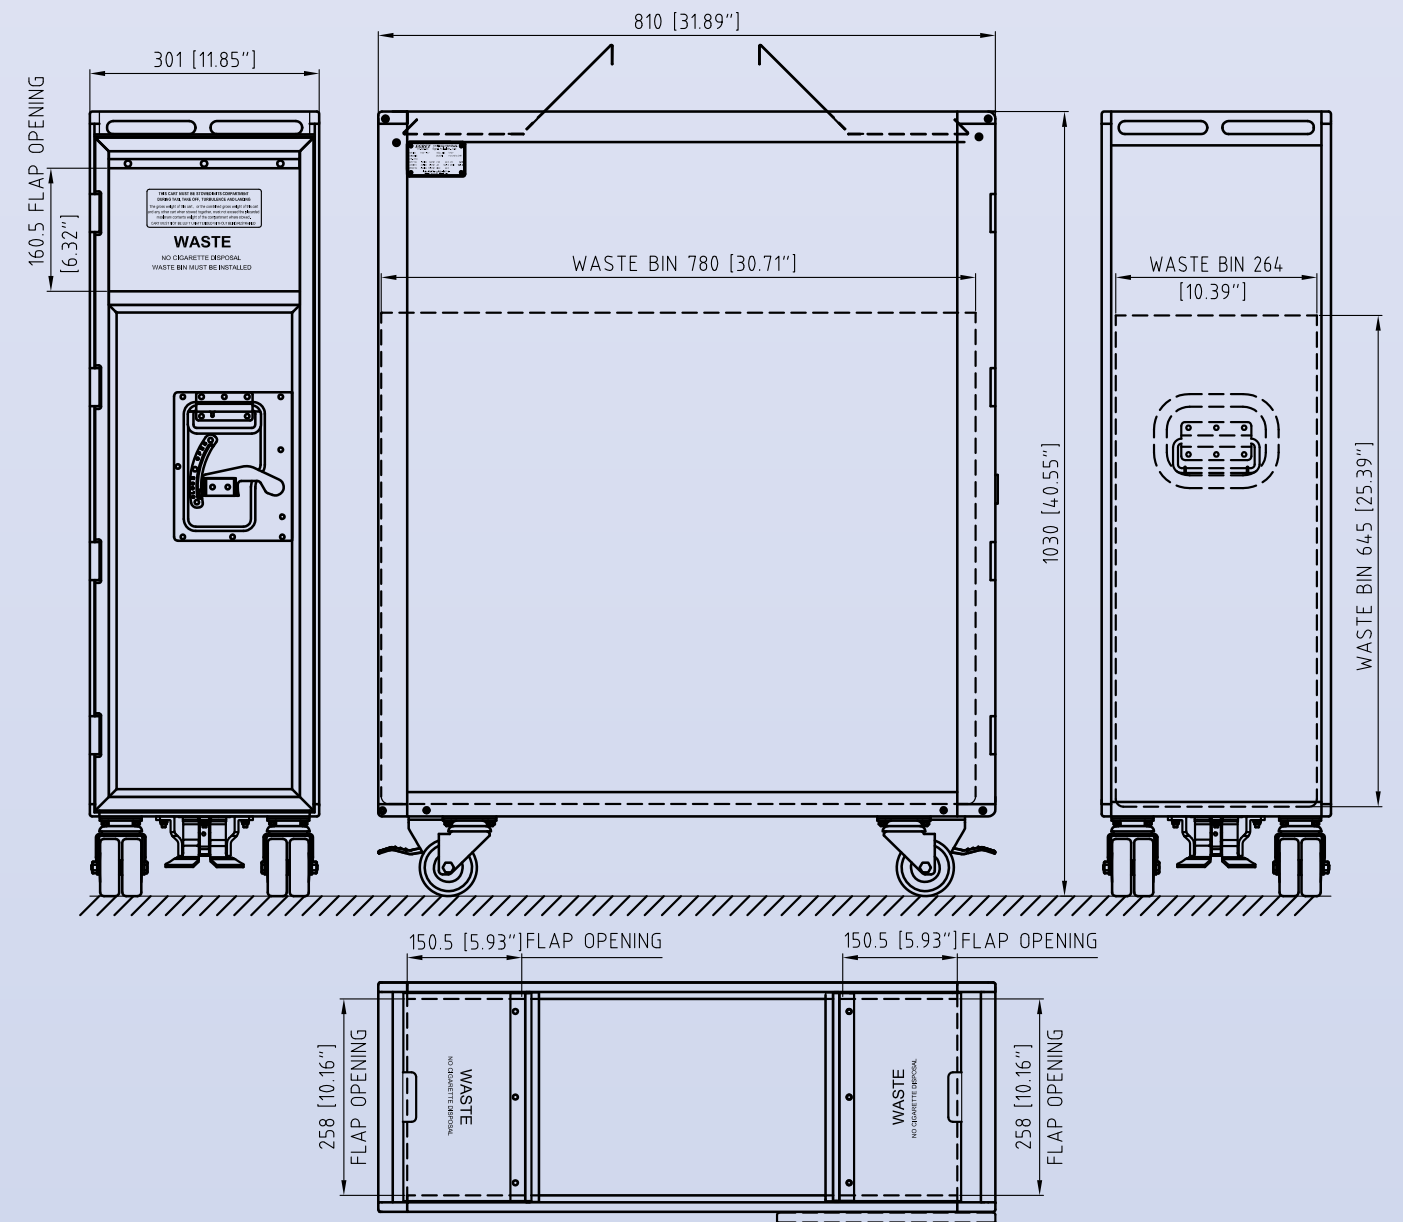

Full Size Waste Cart

EGRET

P/N: TF0011-A01

ATLAS, KSSU, ACE or customized configurations are available.

Full Size Waste Carts and Bins:

Part Number	Empty Weight (kg/lb)	Remarks
TF0011-A01	18.5 / 40.8	Top & Door Load. P/N of Bin: MM0008-A01
TF0011-A02	18.2 / 40.1	Top Load. P/N of Bin: MM0016-A01
MM0008-A01	5.3 / 11.7	Waste Bin for TF0011-A01, Height 645mm
MM0016-A01	6.3 / 13.9	Waste Bin for TF0011-A02, Height 850mm