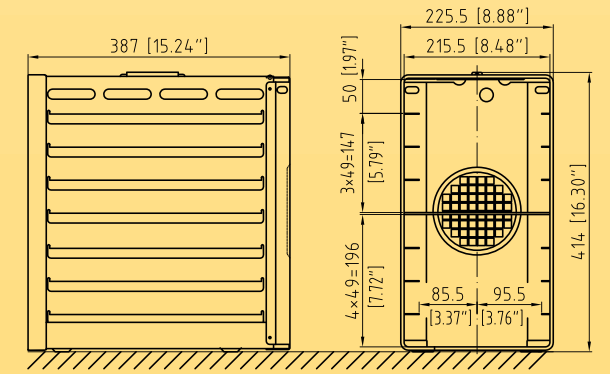

Oven Rack

EGRET

P/N: R80001-A01

P/N: R80004-A01

P/N: R70005-K01

ATLAS, KSSU, ACE or customized configurations are available.

Oven Racks:

Part Number	Empty Weight (kg/lb)	Remarks
R80001-A01	2.0 / 4.4	ATLAS, for 32 Meals. Tray Size: 370x213x15.5mm
R80004-A01	2.5 / 5.5	Extended ATLAS, for 48 Meals. Tray Size: 495x213x15.5mm
R70005-K01	1.9 / 4.2	KSSU, for 28 Meals. Tray Size: 356x242x13.5mm