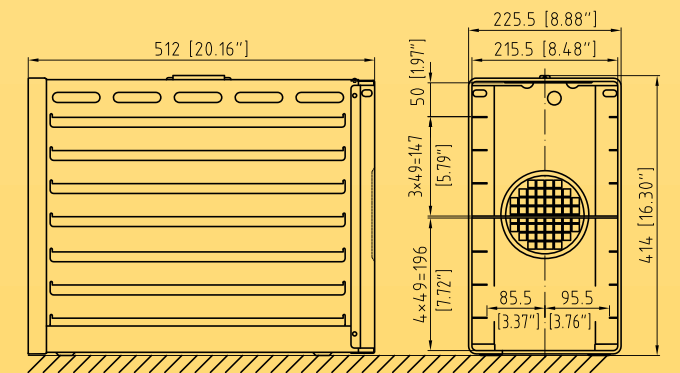

Oven Rack

EGRET

P/N: R80001-A01

P/N: R80004-A01

P/N: R70005-K01

ATLAS, KSSU, ACE or customized configurations are available.

Oven Racks:

Part Number	Empty Weight (kg/lb)	Remarks
R80001-A01	2.0 / 4.4	ATLAS, for 32 Meals. Tray Size: 370x213x15.5mm
R80004-A01	2.5 / 5.5	Extended ATLAS, for 48 Meals. Tray Size: 495x213x15.5mm
R70005-K01	1.9 / 4.2	KSSU, for 28 Meals. Tray Size: 356x242x13.5mm