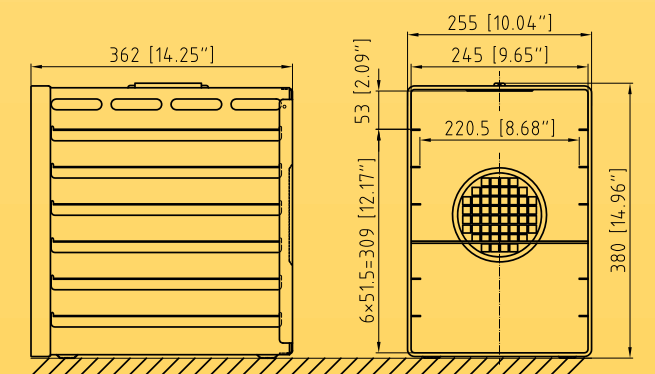

Oven Rack

EGRET

P/N: R80001-A01

P/N: R80004-A01

P/N: R70005-K01

ATLAS, KSSU, ACE or customized configurations are available.

Oven Racks:

Part Number	Empty Weight (kg/lb)	Remarks
R80001-A01	2.0 / 4.4	ATLAS, for 32 Meals. Tray Size: 370x213x15.5mm
R80004-A01	2.5 / 5.5	Extended ATLAS, for 48 Meals. Tray Size: 495x213x15.5mm
R70005-K01	1.9 / 4.2	KSSU, for 28 Meals. Tray Size: 356x242x13.5mm