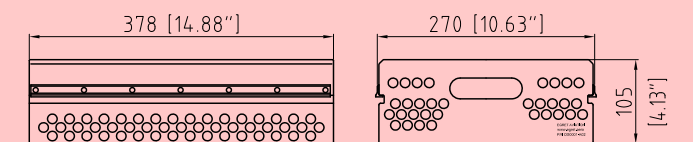

P/N: DS0005-A01

P/N: DS0003-A01

P/N: DS0001-A02

ATLAS, KSSU, ACE or customized drawers are available.

**Drawers:**

Part Number	Empty Weight (kg/lb)	Remarks
DS0005-A01	0.70 / 1.54	ATLAS Aluminum Drawer
DS0003-A01	0.67 / 1.48	ATLAS PP Drawer
DS0033-A01	0.65 / 1.43	ATLAS PP Drawer (3 Runners)
DS0001-A02	0.49 / 1.08	ATLAS Perforated Aluminum Drawer (Lightweight)
DS0013-K01	0.80 / 1.76	KSSU Aluminum Drawer