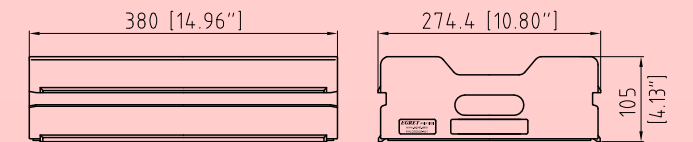

P/N: DS0005-A01

P/N: DS0003-A01

P/N: DS0001-A02

ATLAS, KSSU, ACE or customized drawers are available.

**Drawers:**

Part Number	Empty Weight (kg/lb)	Remarks
DS0005-A01	0.70 / 1.54	ATLAS Aluminum Drawer
DS0003-A01	0.67 / 1.48	ATLAS PP Drawer
DS0033-A01	0.65 / 1.43	ATLAS PP Drawer (3 Runners)
DS0001-A02	0.49 / 1.08	ATLAS Perforated Aluminum Drawer (Lightweight)
DS0013-K01	0.80 / 1.76	KSSU Aluminum Drawer