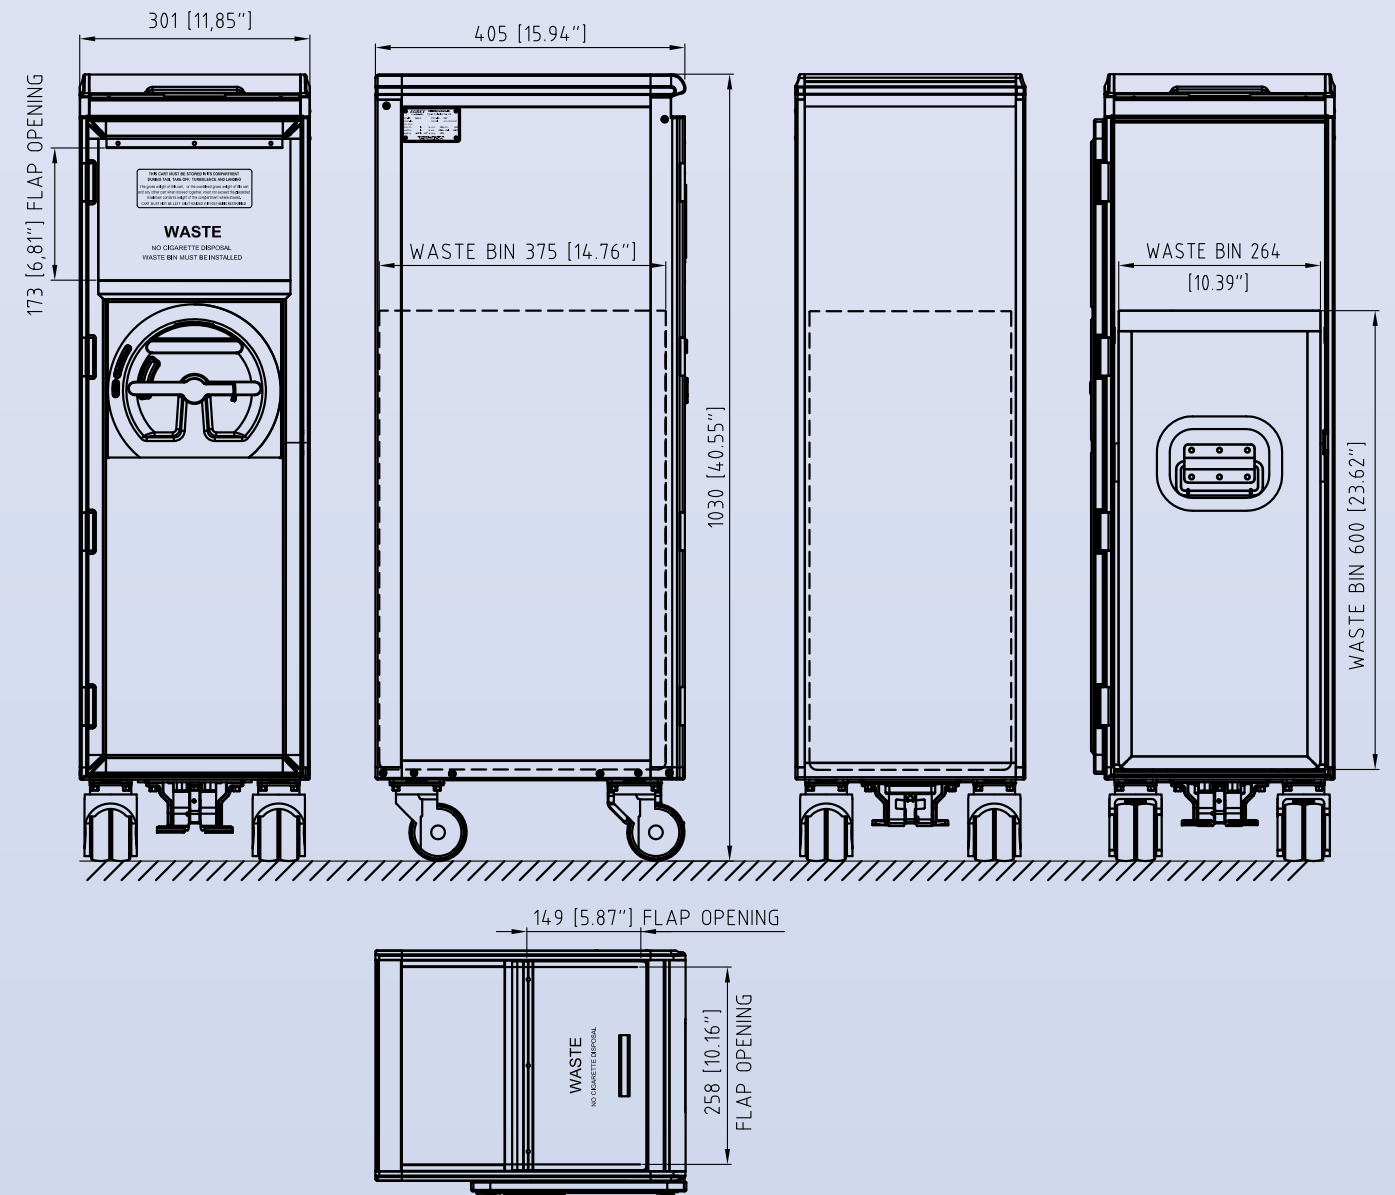

M-1 Series Half Size Waste Cart

EGRET

P/N: T660A04

ATLAS, KSSU, ACE or customized configurations are available.

M-1 Series Half Size Waste Carts and Bins:

Part Number	Empty Weight (kg/lb)	Remarks
T660A04	11.0 / 24.3	Top & Door Load. P/N of Bin: MM0042-A01
T660A05	10.8 / 23.8	Top Load. P/N of Bin: MM0045-A01
MM0042-A01	3.2 / 7.1	Waste Bin for T660A04, Height 600mm
MM0045-A01	3.9 / 8.6	Waste Bin for T660A05, Height 830mm