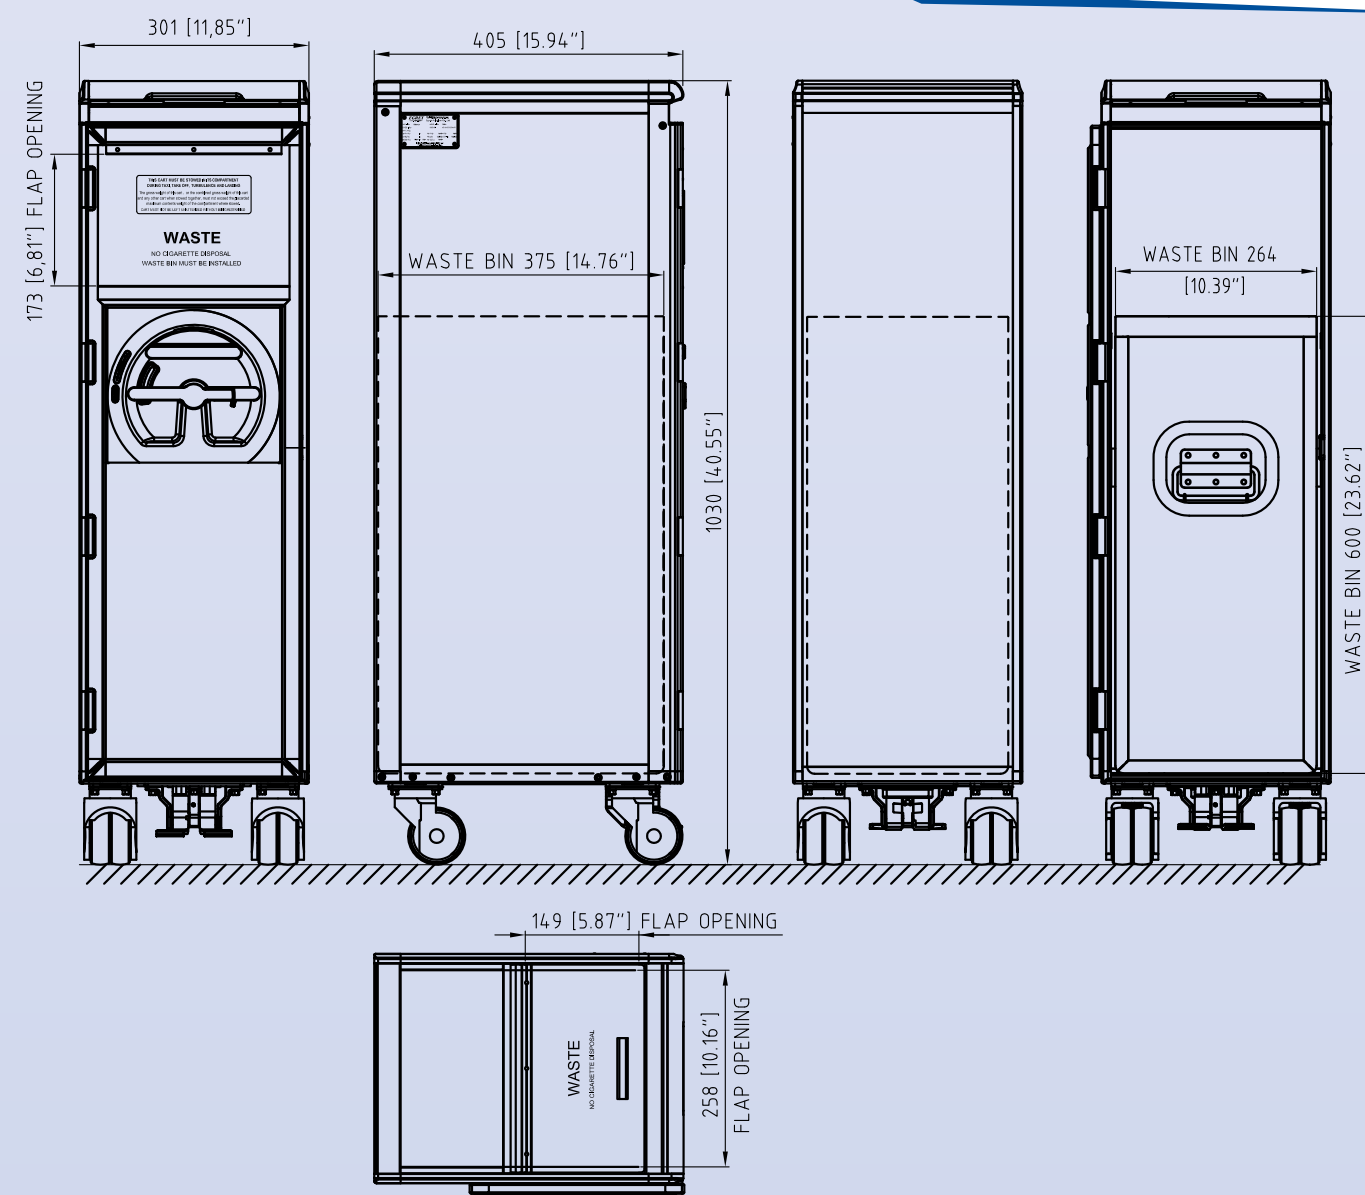

M-1 Series Full Size Waste Cart

EGRET

P/N: T610A04

ATLAS, KSSU, ACE or customized configurations are available.

M-1 Series Full Size Waste Carts and Bins:

Part Number	Empty Weight (kg/lb)	Remarks
T610A04	15.3 / 33.7	Top & Door Load. P/N of Bin: MM0041-A01
T610A05	15.1 / 33.3	Top Load. P/N of Bin: MM0044-A01
MM0041-A01	5.6 / 12.3	Waste Bin for T610A04, Height 830mm
MM0044-A01	6.1 / 13.4	Waste Bin for T610A05, Height 830mm