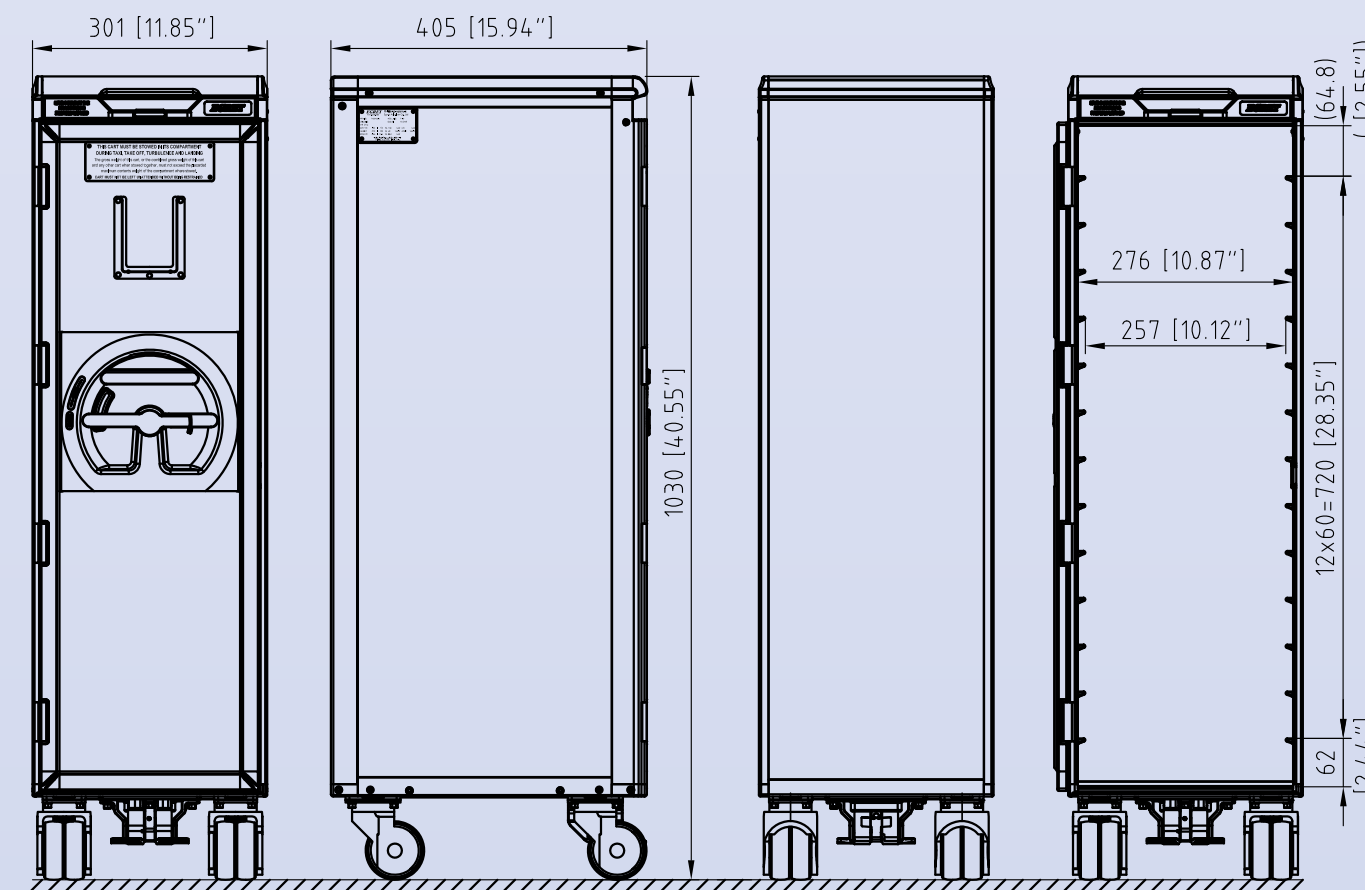

M-1 Series Half Size Cart

EGRET

P/N: T400A05

M-1 Series carts are designed to be more ergonomic while keeping its weight low and maintaining the same strength and robustness as the earlier generations. The new series provides better comfort and smoother operation by having rounder profiles and larger handles. Insulation properties have also been improved in the new design.

ATLAS, KSSU, ACE or customized configurations are available.

M-1 Series Half Size Carts:

| Part Number | Empty Weight (kg/lb) | Remarks |
|-------------|----------------------|----------------------|
| T400A05 | 11.0 / 24.3 | With Dry Ice Tray |
| T401A05 | 10.6 / 23.4 | Without Dry Ice Tray |