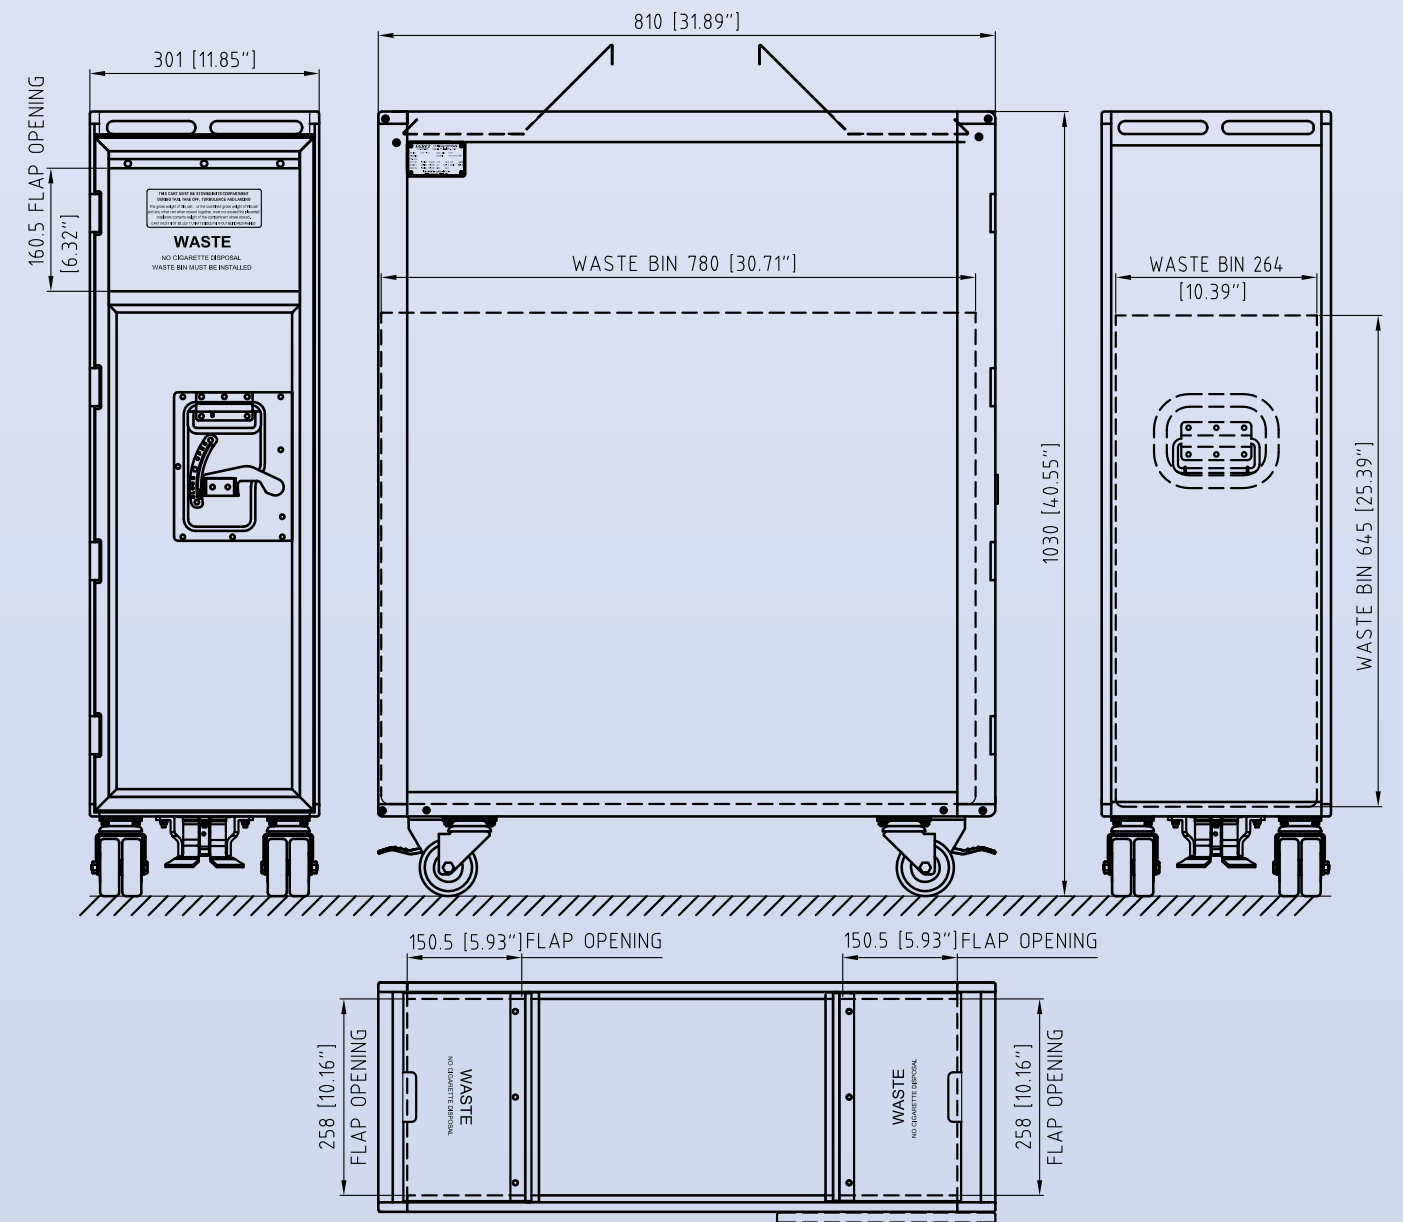

Full Size Waste Cart

EGRET

P/N: TF0011-A01

ATLAS, KSSU, ACE or customized configurations are available.

Full Size Waste Carts and Bins:

Part Number	Empty Weight (kg/lb)	Remarks
TF0011-A01	18.5 / 40.8	Top & Door Load. P/N of Bin: MM0008-A01
TF0011-A02	18.2 / 40.1	Top Load. P/N of Bin: MM0016-A01
MM0008-A01	5.3 / 11.7	Waste Bin for TF0011-A01, Height 645mm
MM0016-A01	6.3 / 13.9	Waste Bin for TF0011-A02, Height 850mm

P/N: TF0011-A01, TF0011-A02