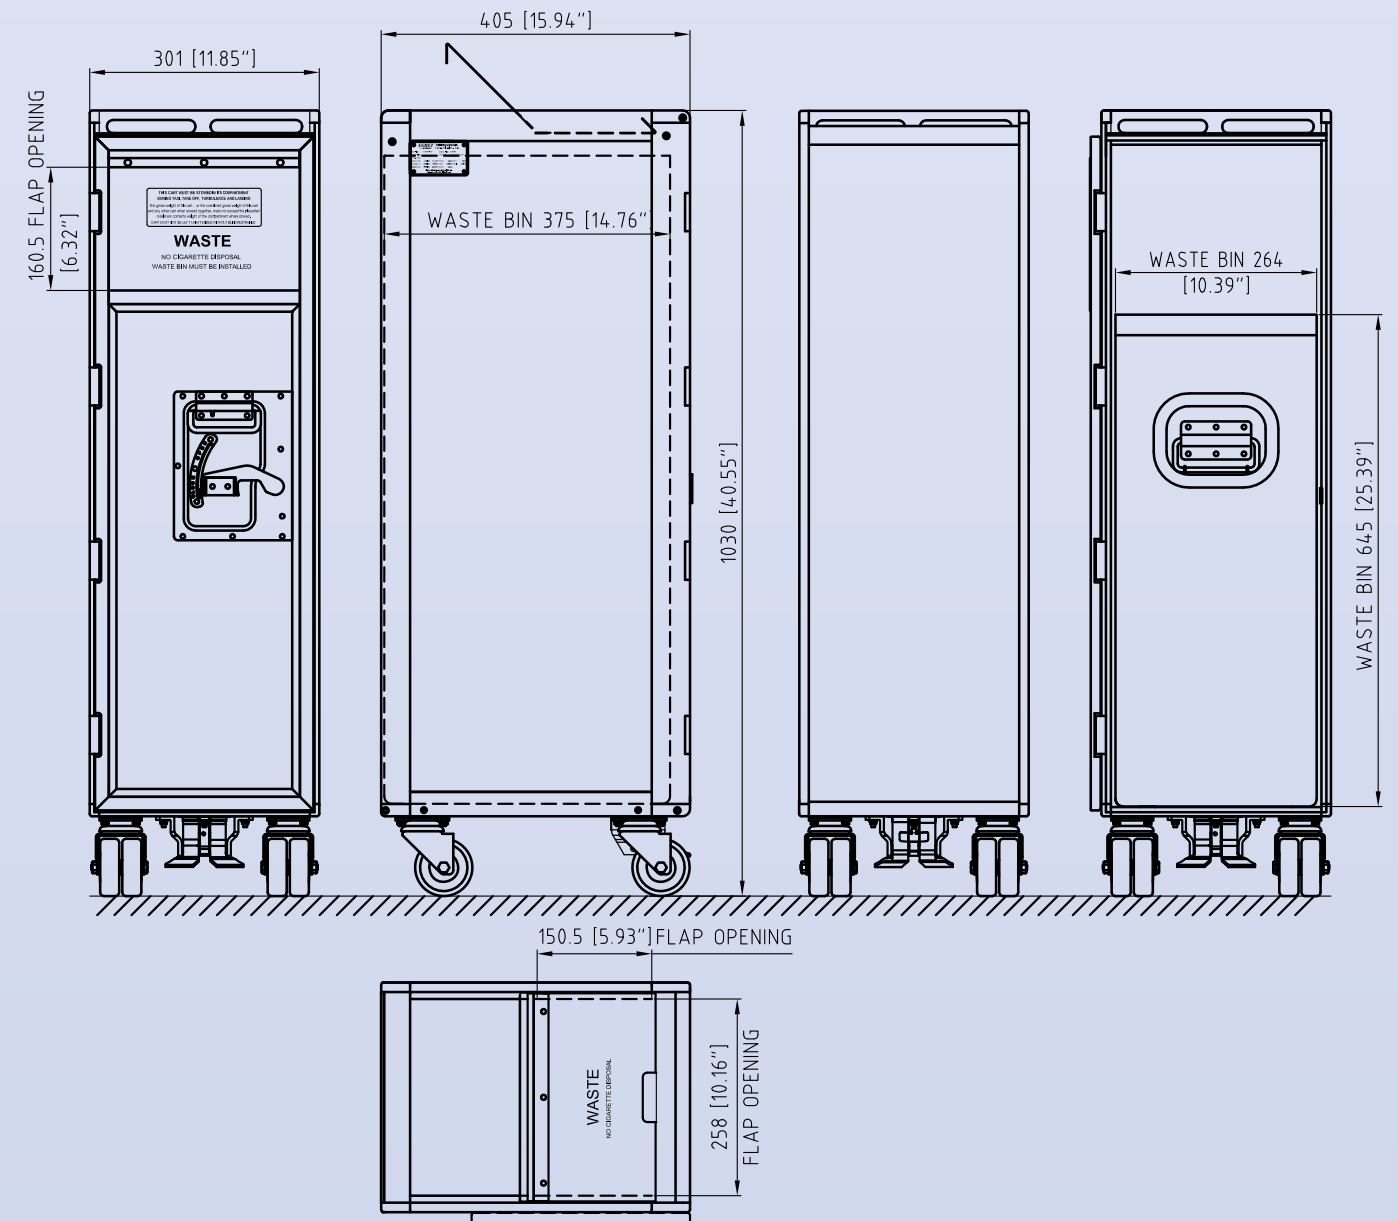

# Half Size Waste Cart

P/N: TH0007-A01

ATLAS, KSSU, ACE or customized configurations are available.

## Half Size Waste Carts and Bins:

| Part Number | Empty Weight (kg/lb) | Remarks                                 |
|-------------|----------------------|---|
| TH0007-A01  | 13.0 / 28.7          | Top & Door Load. P/N of Bin: MM0007-A01 |
| TH0007-A02  | 12.7 / 28.0          | Top Load. P/N of Bin: MM0006-A01        |
| MM0007-A01  | 3.4 / 7.5            | Waste Bin for TH0007-A01, Height 645mm  |
| MM0006-A01  | 4.1 / 9.0            | Waste Bin for TH0007-A02, Height 850mm  |