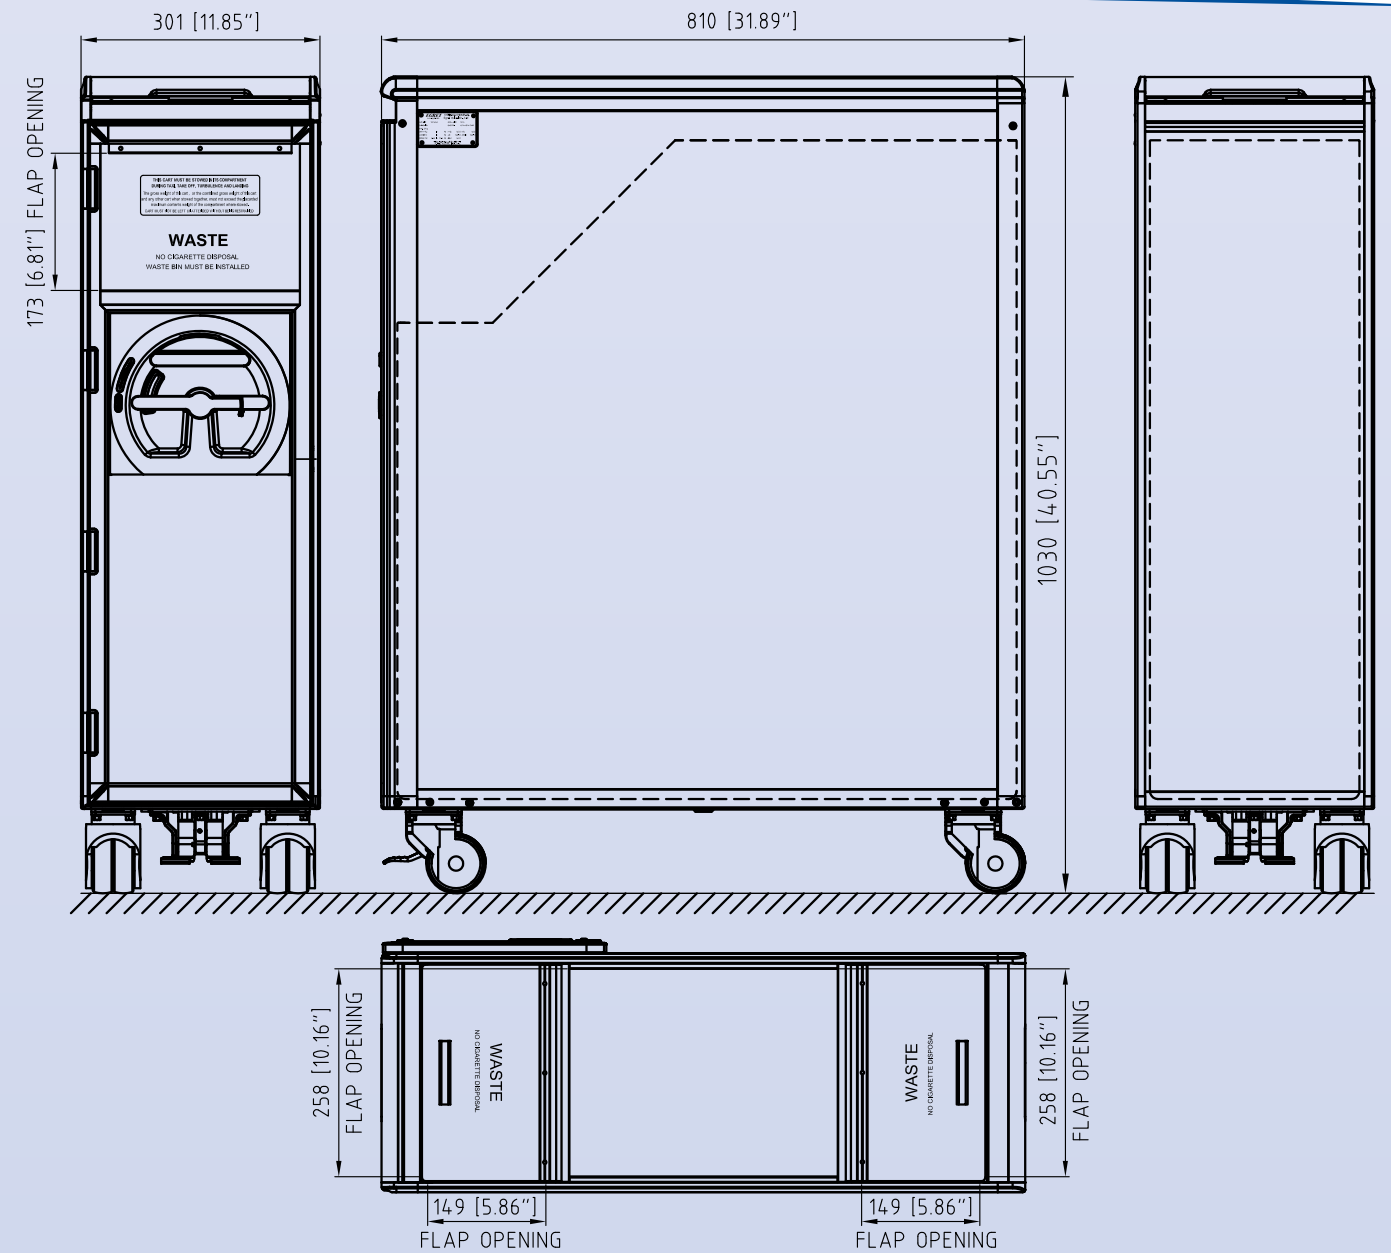

# M-1 Series Full Size Waste Cart

**EGRET**

P/N: T610A04

ATLAS, KSSU, ACE or customized configurations are available.

### M-1 Series Full Size Waste Carts and Bins:

Part Number	Empty Weight (kg/lb)	Remarks
T610A04	15.3 / 33.7	Top & Door Load. P/N of Bin: MM0041-A01
T610A05	15.1 / 33.3	Top Load. P/N of Bin: MM0044-A01
MM0041-A01	5.6 / 12.3	Waste Bin for T610A04, Height 830mm
MM0044-A01	6.1 / 13.4	Waste Bin for T610A05, Height 830mm